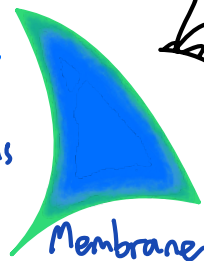

If u have too much free time and u like drawing dragons, here's a challenge: Draw Starr, my OC, in her dragon form.

Here's some info to help:

- Black scales
- Golden ridges on her back (from base of head to mid-tail)
- Glowing bright blue markings on her sides (kinda like WoF SealWings)
- 4 legs
- 2 wings
- Black wing struts
- Electric blue wing membranes (fading to green at the edges)
- Golden antler-like horns
- Electric blue eyes

Samples:

Eye

Horns

Membrane

Quick sketch: Wing structure + ridges

Def no one gonna do it but if u do, pls tag me or just remix this note!! ~ @st4rrlight